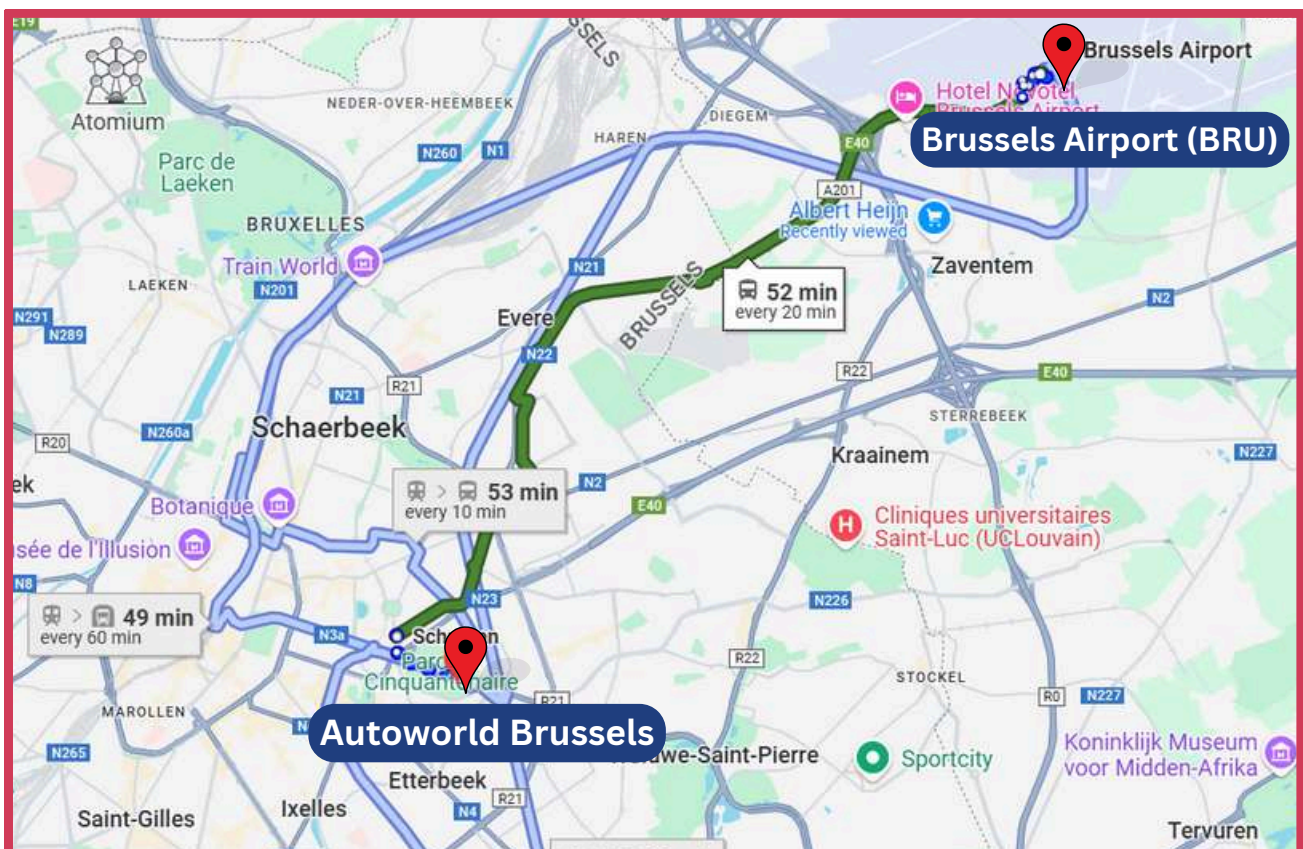

THE ECOSO DAYS 2025

25 - 26 June 2025

Autoworld, Parc du Cinquantenaire 11

1000 BRUSSELS, BELGIUM

THE ECSODAYS 2025

Travel instructions

📍 Arriving in Brussels

It is possible to reach **Brussels** from a wide selection of airports, shown below:

- **Brussels Airport, Belgium (BRU)**
- **Charleroi Airport, Belgium (CRL)**

Brussels is connected to these airports usually by train.

[Click here](#) for a detailed view over train schedules.

AGENDA

THE ECSODAYS 2025

Travel instructions

Brussels Airport (BRU) → Autoworld, Brussels

Autoworld, Brussels: Parc du Cinquantaire 11, 1000 Bruxelles

PUBLIC TRANSPORTATION:

- From **Brussels Airport (BRU)**, take **Bus 12** and **stop** at **“Schuman”**.
 - From **“Schuman”** take **metro 1 or 5** and **stop** at **“Merode”**.
 - Then **walk** around **10-14 minutes. (total 50-60 minutes)**
-
- From **Brussels Charleroi (CRL)**, take **Flibcop Bus**, and **stop** at **“Gare du Midi”**.
 - From **“Gare du Midi”** take **Tram 81** and **stop** at **“Merode”**.
 - **Walk** from **“Merode”** to the venue **10-15 minutes. (total 1 hour and a half)**

TAXI:

- You can find taxis at the designated taxi stand. Follow signs. Approx. **30-40€ / Approx. 18-20 min.**

AGENDA

THE ECSODAYS 2025

Hotel recommendations

Staying in Brussels

For your **convenience**, we have compiled a list of **hotels** located close to the **event venue**. Whether you are looking for **luxury, comfort** options, these accommodations provide **easy access** to the event and ensure a **comfortable** stay. Please note that these are just recommendations, and our organisation does not take responsibility for any bookings or related matters.