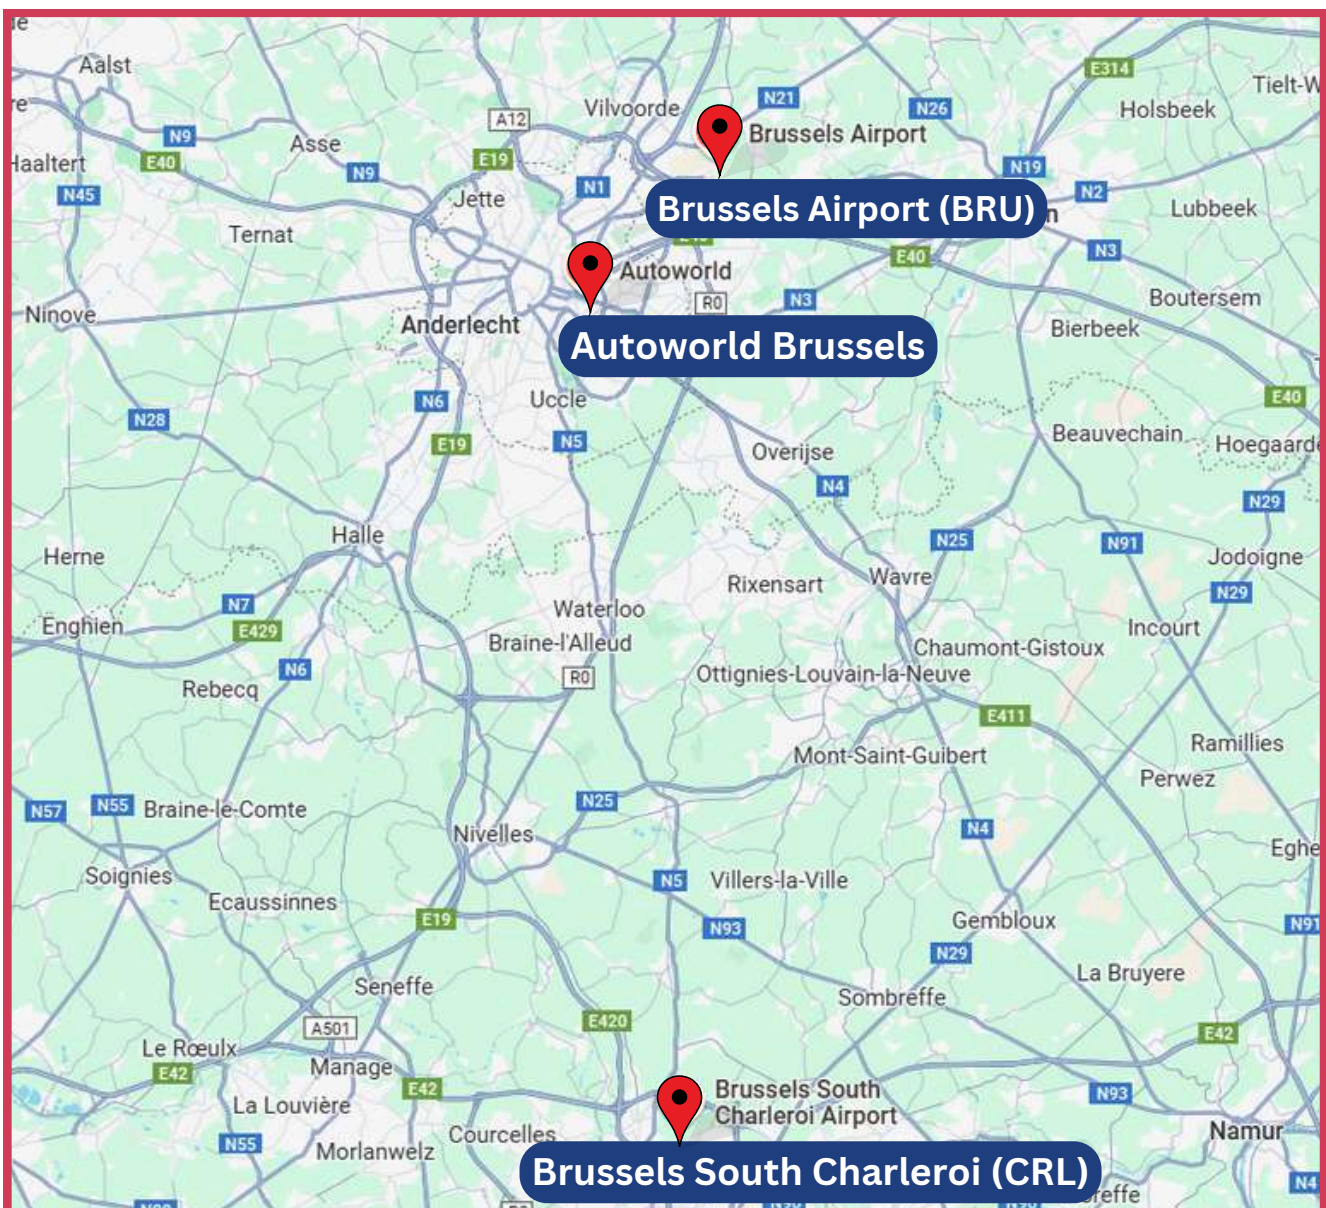

THE ECOSO DAYS 2025

25 - 26 June 2025

Autoworld, Parc du Cinquantenaire 11

1000 BRUSSELS, BELGIUM

THE ECSODAYS 2025

Travel instructions

📍 Arriving in Brussels

It is possible to reach **Brussels** from a wide selection of airports, shown below:

- **Brussels Airport, Belgium (BRU)**
- **Charleroi Airport, Belgium (CRL)**

Brussels is connected to these airports usually by train.

[Click here](#) for a detailed view over train schedules.

AGENDA

THE ECSODAYS 2025

Travel instructions

Brussels Airport (BRU) → Autoworld, Brussels

Autoworld, Brussels: Parc du Cinquantaire 11, 1000 Bruxelles

PUBLIC TRANSPORTATION:

- From **Brussels Airport (BRU)**, take **Bus 12** and **stop** at **“Schuman”**.
 - From **“Schuman”** take **metro 1 or 5** and **stop** at **“Merode”**.
 - Then **walk** around **10-14 minutes. (total 50-60 minutes)**
-
- From **Brussels Charleroi (CRL)**, take **Flibcop Bus**, and **stop** at **“Gare du Midi”**.
 - From **“Gare du Midi”** take **Tram 81** and **stop** at **“Merode”**.
 - **Walk** from **“Merode”** to the venue **10-15 minutes. (total 1 hour and a half)**

TAXI:

- You can find taxis at the designated taxi stand. Follow signs. Approx. **30-40€ / Approx. 18-20 min.**

AGENDA

THE ECSODAYS 2025

Hotel recommendations

Staying in Brussels

For your **convenience**, we have compiled a list of **hotels** located close to the **event venue**. Whether you are looking for **luxury, comfort** options, these accommodations provide **easy access** to the event and ensure a **comfortable** stay. Please note that these are just recommendations, and our organisation does not take responsibility for any bookings or related matters.